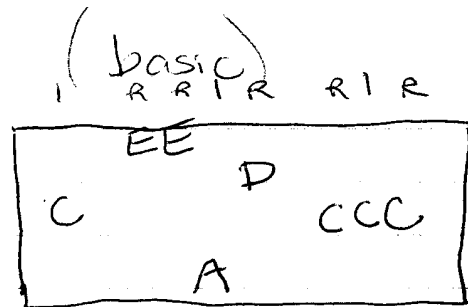

NCUZZU

after 2 cycle roll - signal
(R L R)

Variations after lead does 4x basic chords

next time drop last hit, add to top (4x)

lifts (too hard to explain)