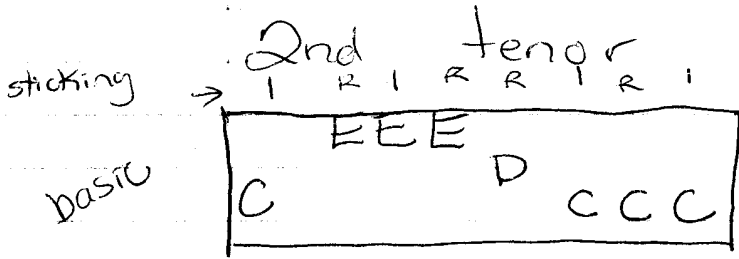

NCUZZU

after 2 cycle roll - signal
(R L R)

Variations after lead does 4x basic chords

next time drop last hit, add to top (4x)

lifts (too hard to explain)