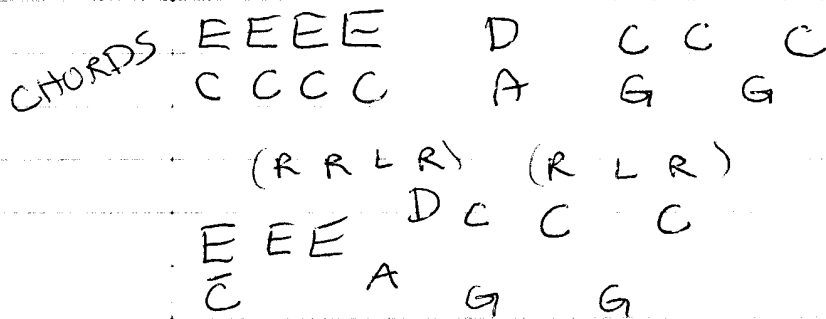

NCUZZU

after 2 cycle roll - signal
(R L R)

Variations after lead does 4x basic chords

next time drop last hit, add to top (4x)

lifts (too hard to explain)